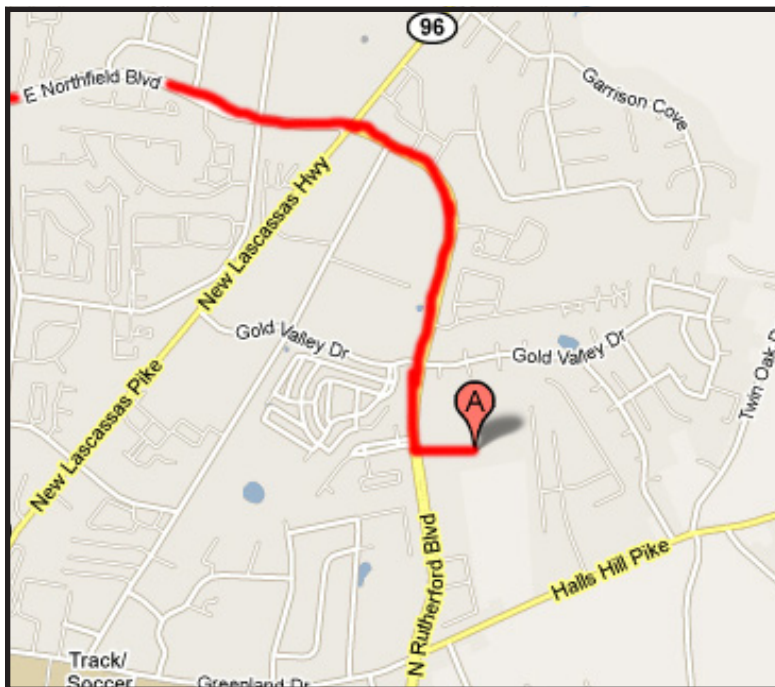

Where To Find Us

Regular Monthly Meetings @ 7:02 PM

North Boulevard Church of Christ

1112 N. Rutherford Blvd

Follow I-65 to Highway 840 East. Take the Murfreesboro/Knoxville exit. Follow Highway 840 (20-25 miles) and take Exit 55A toward Murfreesboro. Proceed 3.4 miles to Northfield Boulevard (3rd traffic light). Turn left. Proceed approximately 5 miles. Northfield Boulevard becomes North Rutherford Boulevard at Highway 96. After the traffic light at Highway 96 (Lascassas Highway) there is a 'Kids R Kids' Day Care Center on the left. The next building on the left is North Boulevard Church of Christ. Follow the parking lot around the far side right of the building to the back area by the playground. Enter the classroom area through the door on the left building and follow the signs to the correct room.